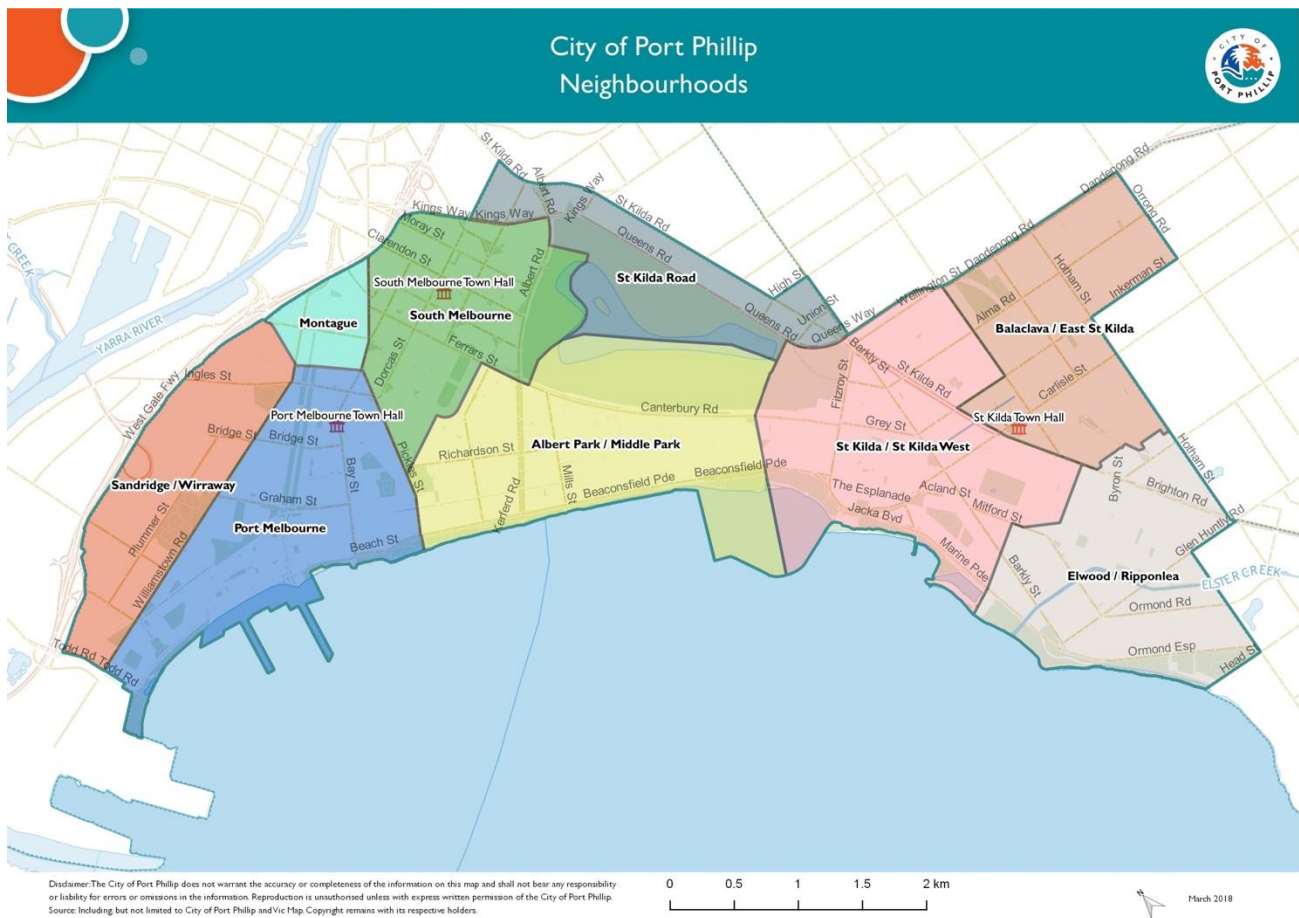

'SHOT IN THE CITY OF PORT PHILLIP'

NEIGHBOURHOOD MAP

PHOTOGRAPHER GUIDE

1. **Albert Park/Middle Park**
Victorian and Edwardian Architecture
Albert Park Lake
The Bunurong Corroboree Tree
Gasworks Arts Park
2. **East St Kilda/Balaclava**
Balaclava shopping area
St Kilda Town Hall
St Kilda Cemetery
3. **Elwood/Ripponlea**
Ripponlea Shopping Area
Ripponlea – National Trust Building
Elwood beach
Elwood Canal
Point Ormond
4. **Port Melbourne/ Sandridge/Wirraway**
Bay Street Shopping area
Foreshore
Port Melbourne Town Hall
Station Pier and Princes Pier
Beacon Cove development
5. **St Kilda/ St Kilda West**
Acland Street
Palais Theatre
Astor theatre
Espy Hotel
Luna Park
Blessington Gardens
St Kilda Beach/Marina
Cleve Gardens
Festivals: Pride March, St Kilda Film Festival, St Kilda Festival
6. **South Melbourne/Montague**
Clarendon Street
South Melbourne Town Hall
ANAM
The Joss House
The Portable Iron House
St Vincent's Place
South Melbourne Market
Montague School